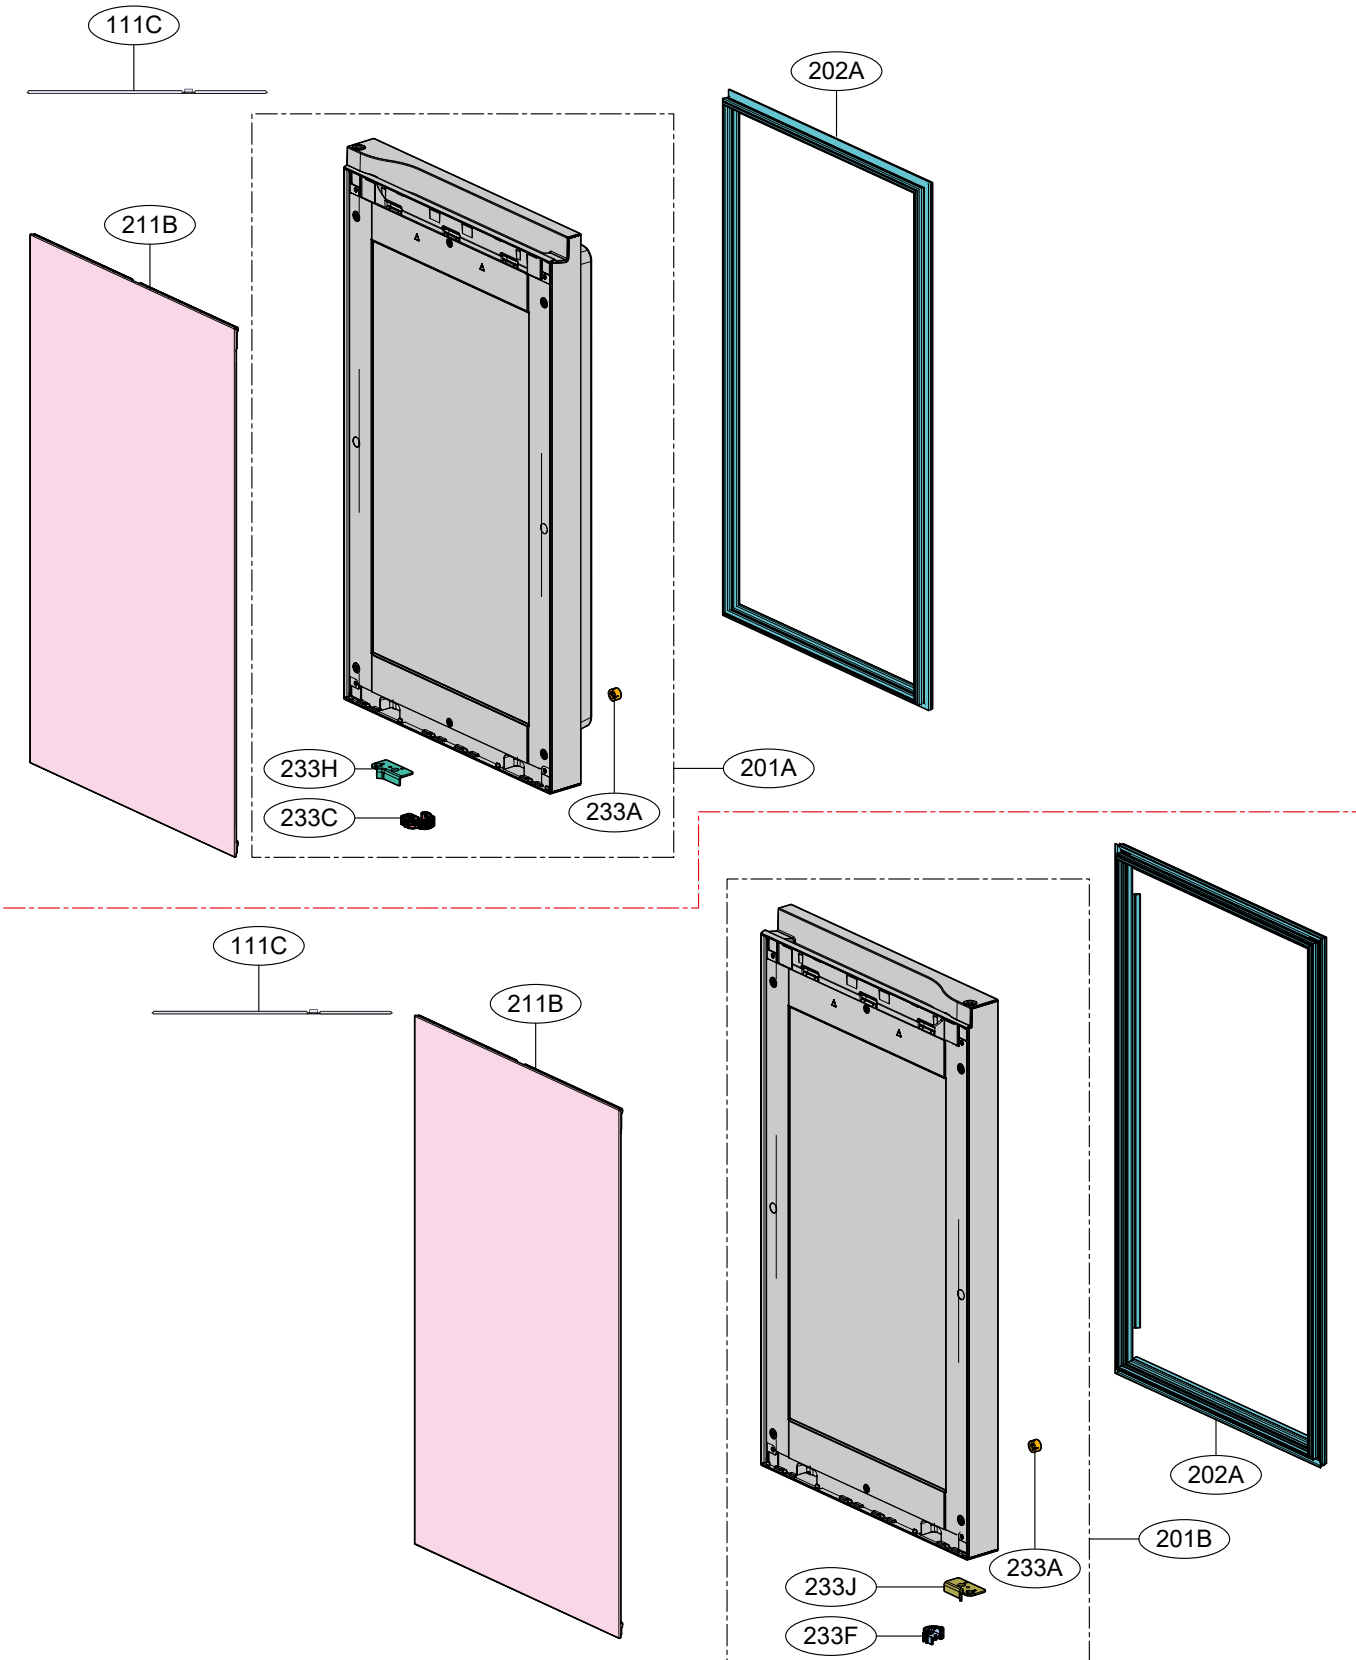

### 1-1. R-Room Left Door Part

1. Model : GR-A24FDMMB

# Exploded view and service parts list

## 2. F-Room Door Part