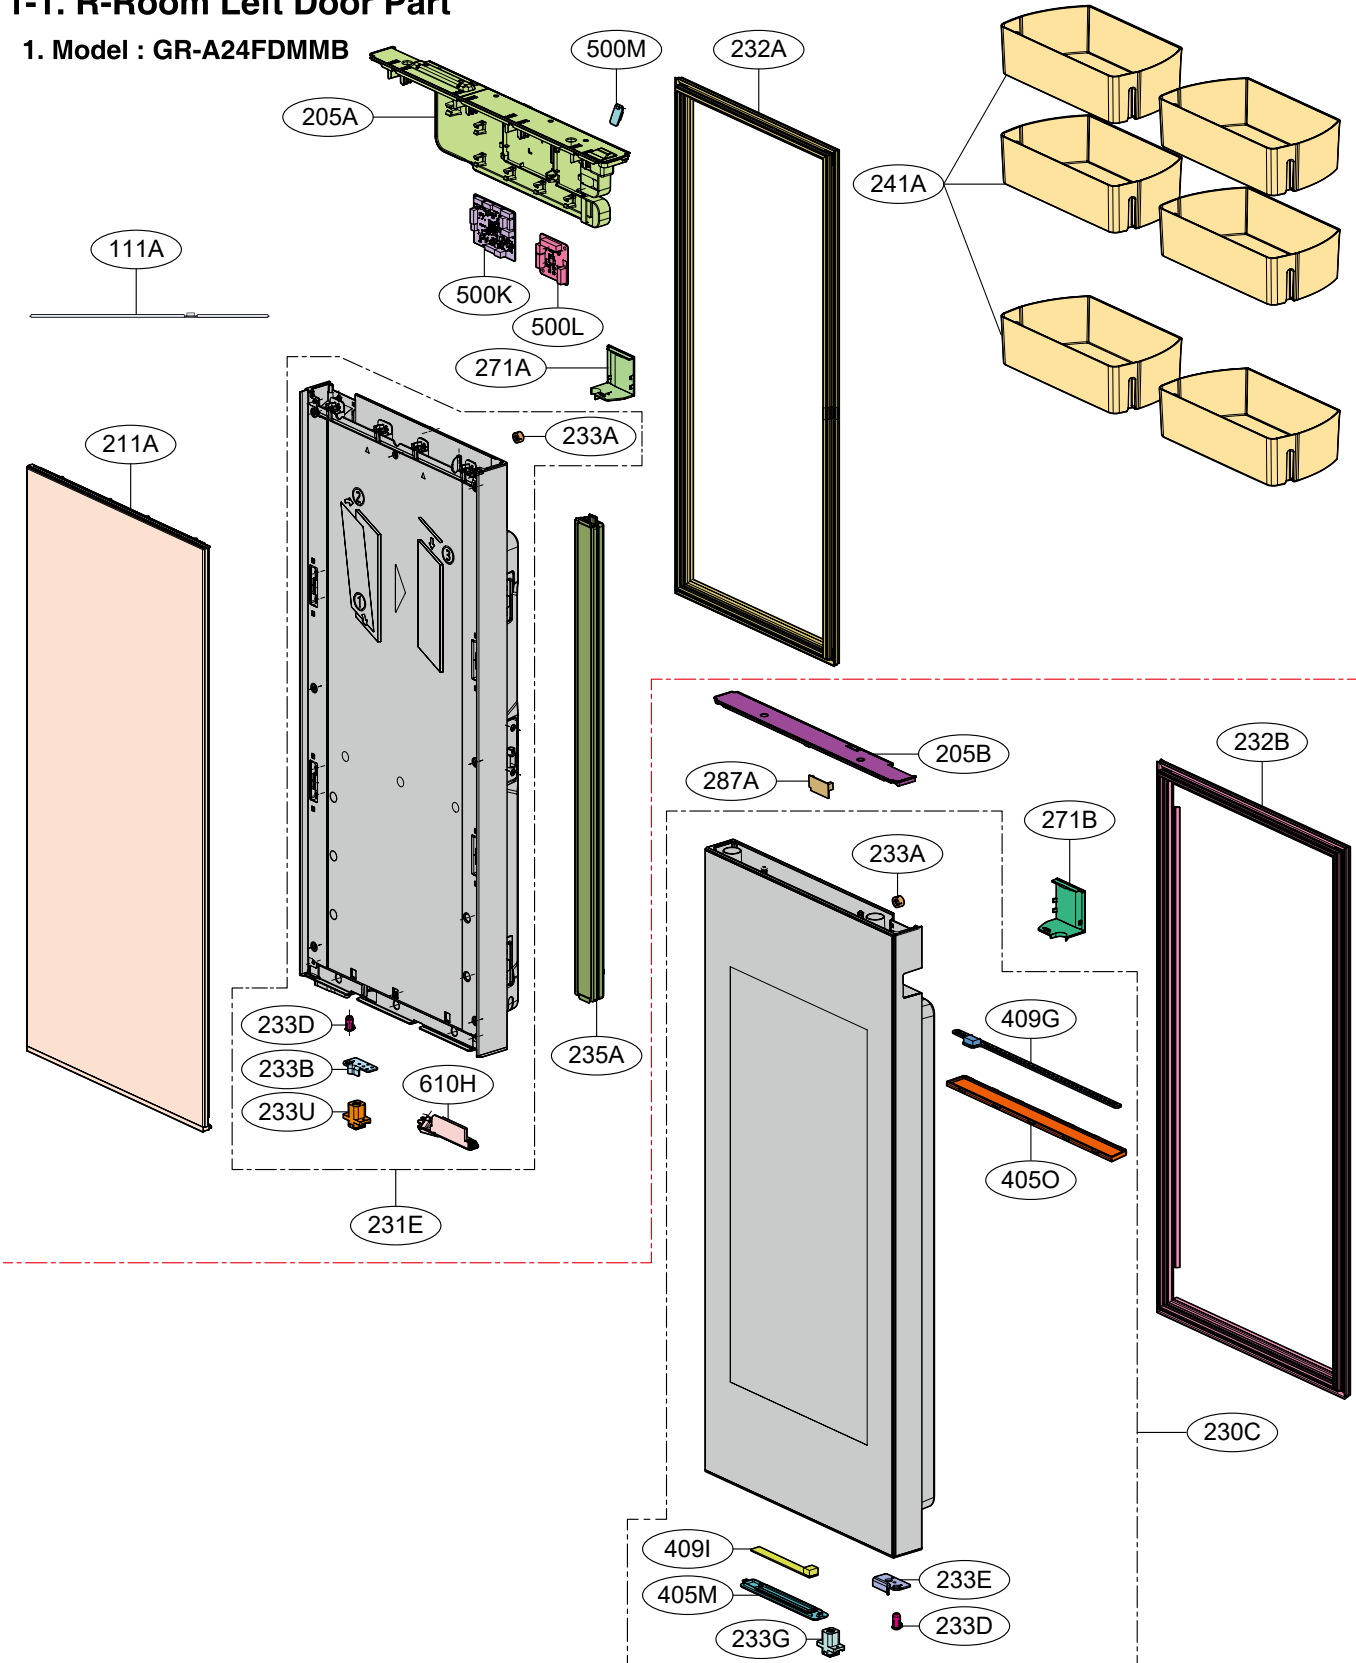

# Exploded view and service parts list

## Chapter 20 Exploded view and service parts list

### 1-1. R-Room Left Door Part

1. Model : GR-A24FDMMB