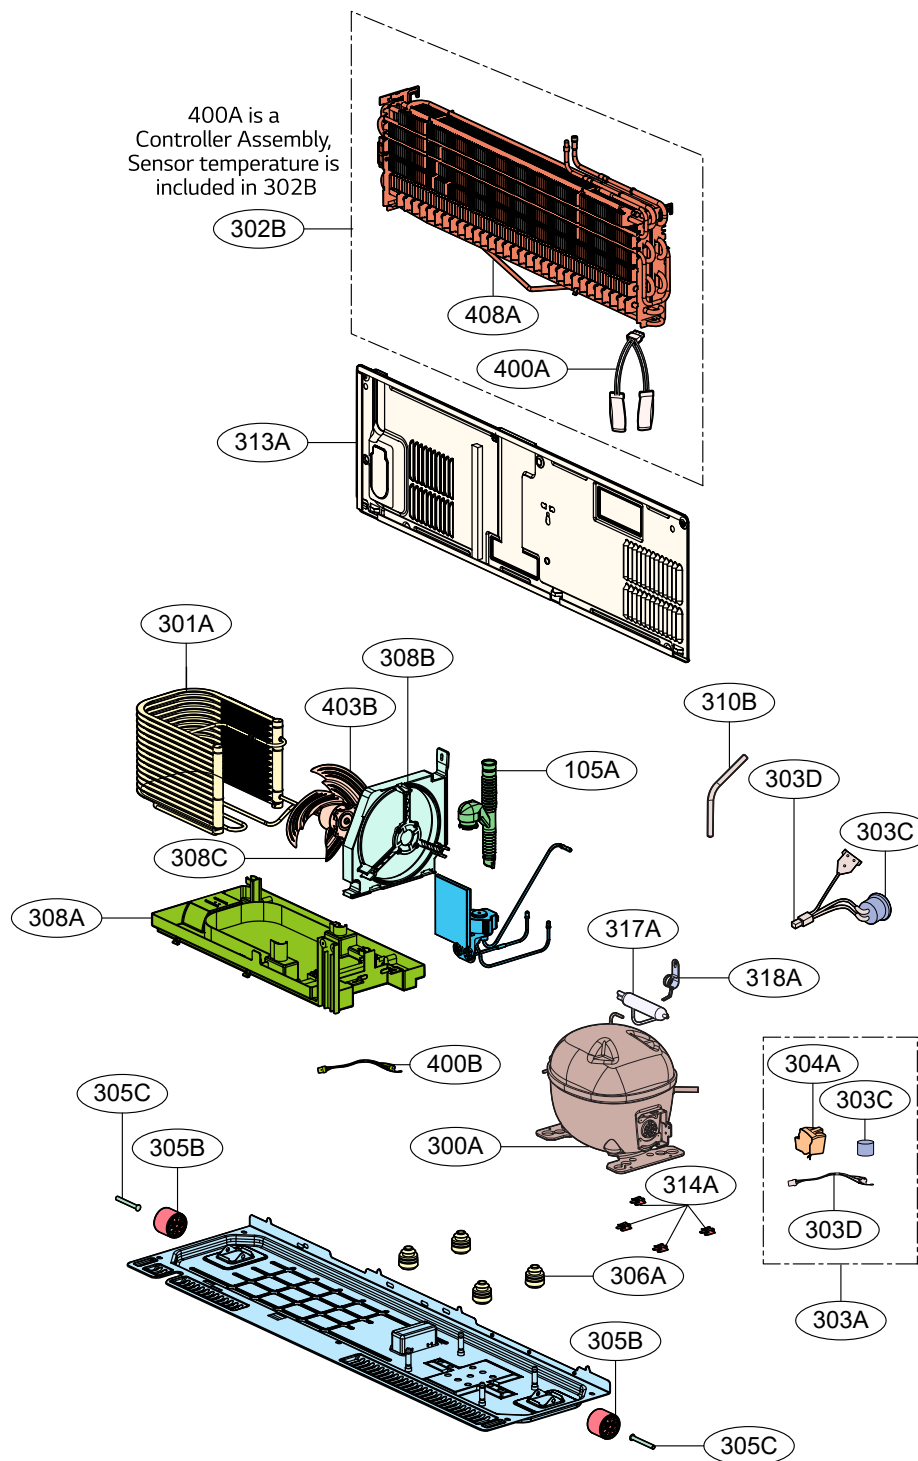

Exploded view and service parts list

3. Case Parts (Cycle parts)

1. Model : GR-A24FDMMB